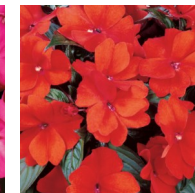

Blue

Pink

Red

Fuchsia - pictures are indicative of color choice, not necessarily variety. Prefers Part Shade. Shield from wind and afternoon sun.

Purple on Red

Red on White

Geranium - pictures are indicative of color choice, not necessarily variety. Prefers Full Sun

Pink

Red

New Guinea Impatiens - pictures are indicative of color choice, not necessarily variety. Prefers Part Shade

Purple

Pink

Red

White

SPRING BASKET FUNDRAISER 2012

Blue

Pink

White

Patio Tomato

Patio Tomato - This bush type tomato is ideal for container gardening. Fruit Size: 4 oz. Staked in a 9" Terracotta colored pot.

Patio

Gift Cards

We offer Heimiller Greenhouse Gift Cards for those of us who can't decide, or need to pick out that perfect shade of pink...